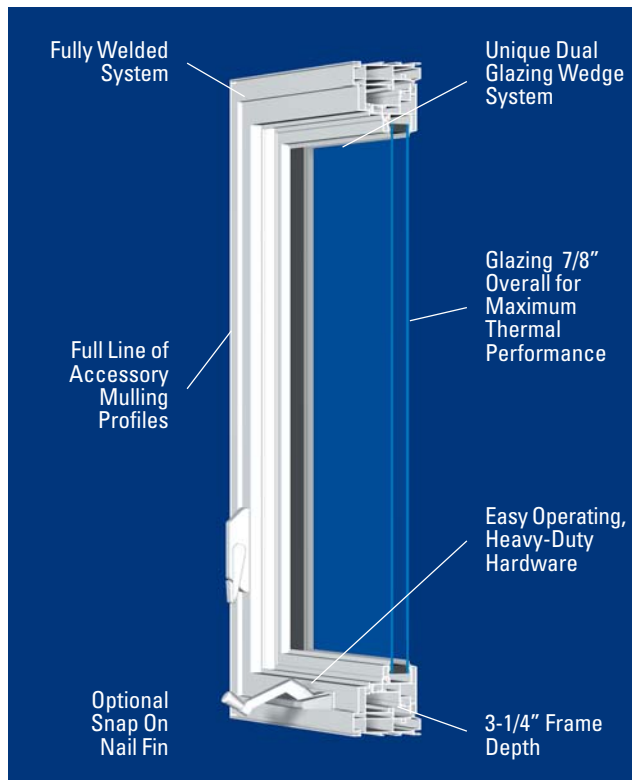

### CLEAN WITH EASE FROM THE INSIDE OUT

Special hinge design allows easy cleaning of both sides of the window from within your home.

### THE STRONGEST VINYL FRAMES

Fusion-welded corners and a multiple hollow chamber design build strength and structural integrity directly into every vinyl window we manufacture.

### PUT AWAY THE PAINT FOR GOOD

Integral color throughout the vinyl creates a lasting finish that never needs painting. The vinyl in our windows will never chip, peel, or crack—guaranteed!

### ENERGY-EFFICIENT

Our multiple hollow chamber design produces a thermally efficient frame with superior resistance to heat transfer.